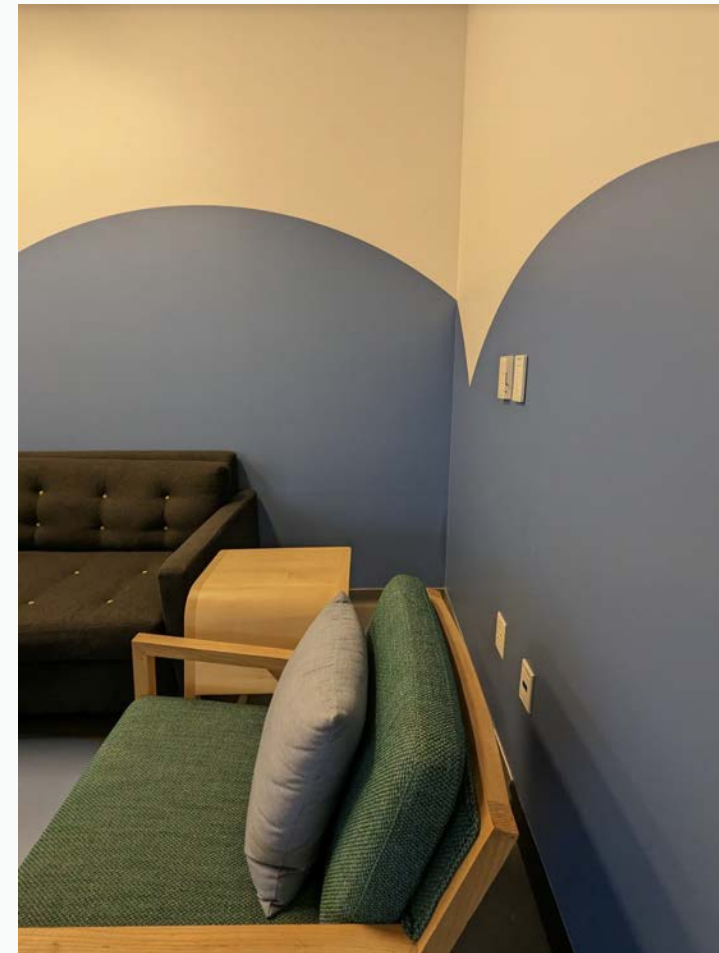

- not in furniture scope
- circulation

floor 03

- essential furniture**
- team space
 - meeting space
 - private office
 - essential fit up
- ancillary furniture**
- lobby
 - lounge
 - multipurpose space
 - food & beverage
 - amenities
 - outdoors
 - ancillary fit up
- not in furniture scope
- circulation

Option 1

Option 2

Existing Photos

CHESS ROOM DESIGN CONCEPT

DESIGN INSPIRATION

MATERIALS + FINISHES

Application: Wall A
Product Name: Grandeur
Finish: Sparrow

Application: Wall B
Product name: Quadra
Finish: Glass-beads 7662