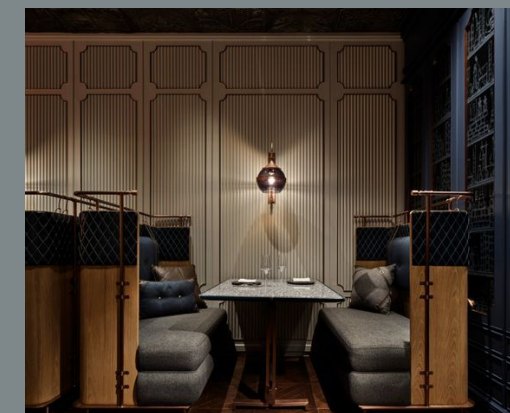

- not in furniture scope
- circulation

floor 03

- essential furniture**
- team space
 - meeting space
 - private office
 - essential fit up
- ancillary furniture**
- lobby
 - lounge
 - multipurpose space
 - food & beverage
 - amenities
 - outdoors
 - ancillary fit up
- not in furniture scope
- circulation

Option 1

Option 2

Existing Photos

CHESS ROOM DESIGN CONCEPT

DESIGN INSPIRATION

MATERIALS + FINISHES

Application: Wall A
Product Name: Grandeur
Finish: Sparrow

Application: Wall B
Product name: Quadra
Finish: Glass-beads 7662

Application: Wall C+D
Product name: Flat Iron Brick – Burnt Clay
Finish: L304501CD

Application: Carpet
Product name: Old Fashioned
Finish: Loam

Ancillary

Top View

View 1

View 2

MAKE YOUR
MOVE

View 3