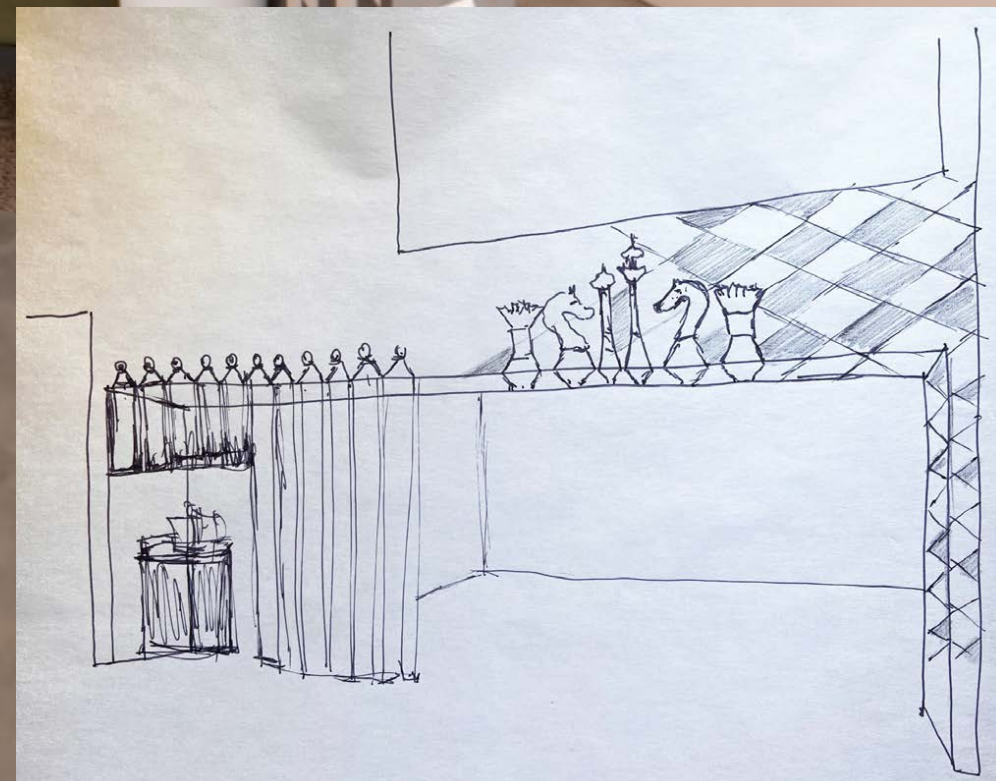

Option 1

Option 2

Existing Photos

CHESS ROOM DESIGN CONCEPT

DESIGN INSPIRATION

MATERIALS + FINISHES

Application: Wall A
Product Name: Grandeur
Finish: Sparrow

Application: Wall B
Product name: Quadra
Finish: Glass-beads 7662

Application: Wall C+D
Product name: Flat Iron Brick – Burnt Clay
Finish: L304501CD

Application: Carpet
Product name: Old Fashioned
Finish: Loam

Ancillary

Top View

View 1

View 2

MAKE YOUR
MOVE

View 3

YOUR
LOVE

View 4