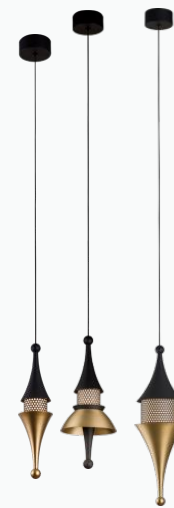

Option 1

Option 2

Existing Photos

CHESS ROOM DESIGN CONCEPT

DESIGN INSPIRATION

MATERIALS + FINISHES

Application: Wall A
Product Name: Grandeur
Finish: Sparrow

Application: Wall B
Product name: Quadra
Finish: Glass-beads 7662

Application: Wall C+D
Product name: Flat Iron Brick – Burnt Clay
Finish: L304501CD

Application: Carpet
Product name: Old Fashioned
Finish: Loam

Ancillary

Top View

View 1

View 2

MAKE YOUR
MOVE

View 3

YOUR
LOVE

View 4