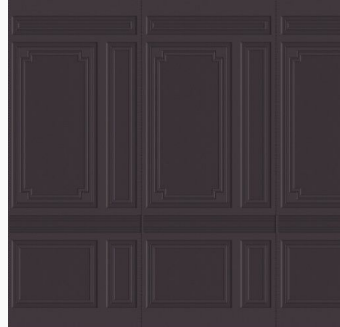

Option 1

Option 2

Existing Photos

CHESS ROOM DESIGN CONCEPT

DESIGN INSPIRATION

MATERIALS + FINISHES

Application: Wall A
Product Name: Grandeur
Finish: Sparrow

Application: Wall B
Product name: Quadra
Finish: Glass-beads 7662

Application: Wall C+D
Product name: Flat Iron Brick – Burnt Clay
Finish: L304501CD

Application: Carpet
Product name: Old Fashioned
Finish: Loam

Ancillary

Top View

View 1

View 2

MAKE YOUR
MOVE

View 3